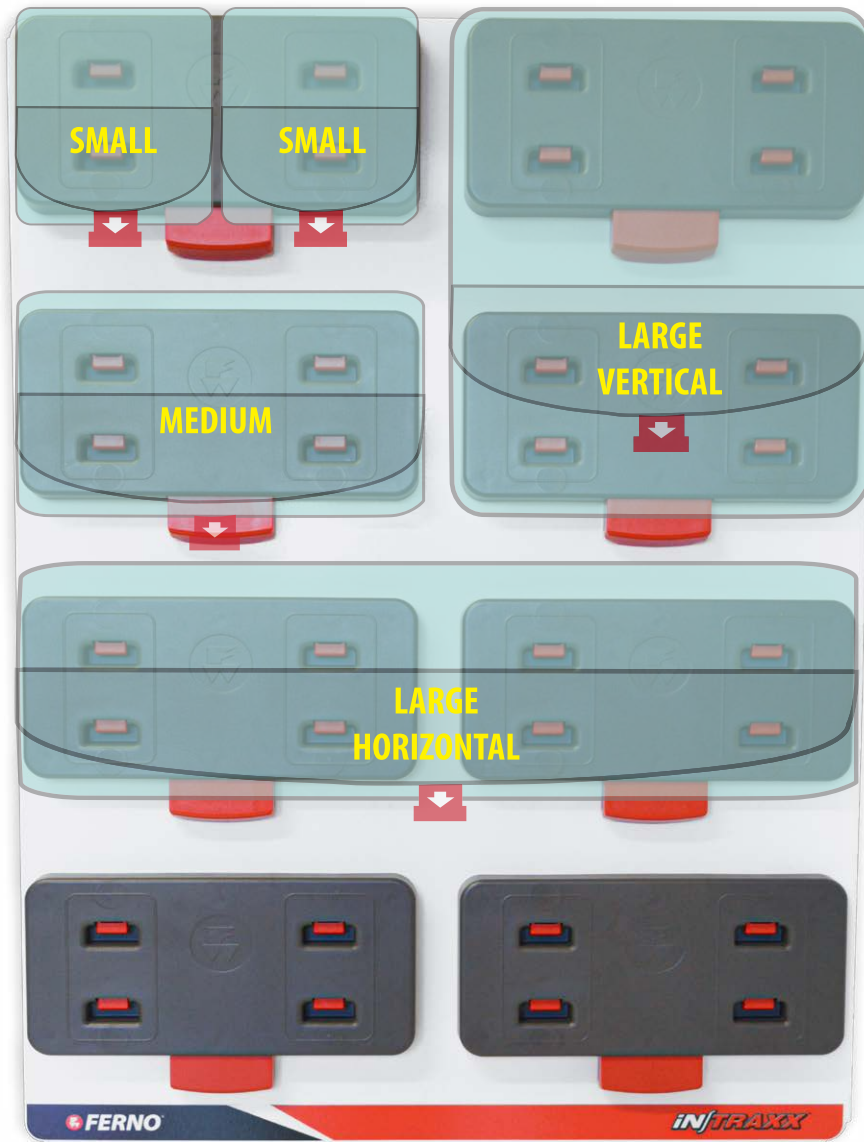

## iNTRAXX SafePouch Sizing Guide

**NEW!** Jumbo-sized SafePouches are a recent addition to the iNTRAXX range and proving to be popular. Sized at almost double the depth of the SafePak Pouches, the Jumbo range comes in six variations, including two new super-sized models — the Dual Large Vertical Jumbo and 1.5 Large Horizontal Jumbo.

The expanded iNTRAXX pouch range provides customers with exceptional choices and opportunities to organise equipment and supplies exactly how they want within their ambulance, vehicle, station or stores. For more iNTRAXX storage solutions, equipment mounts and accessories ask for the latest iNTRAXX System components Guide, or visit our website.

### SafePouch Jumbo Pouches

PART NUMBER	POUCH MODEL	WIDTH	DEPTH	LENGTH	WEIGHT	LOAD CAPACITY
0480173	Small Jumbo	4.7in / 120mm	4.7in / 120mm	3.9in / 100mm	0.36lb / 0.16kg	0.5lb / 0.22kg
0480027	Medium Jumbo	4.7in / 120mm	4.7in / 120mm	7.9in / 200mm	0.6lb / 0.25kg	2.5lb / 1.13kg
0480028	Large Vertical Jumbo	10.2in / 260mm	4.7in / 120mm	7.9in / 200mm	1lb / 0.47kg	4.5lb / 2kg
0480029	Large Horizontal Jumbo	4.7in / 120mm	4.7in / 120mm	15.7in / 400mm	0.99lb / 0.45kg	4.5lb / 2kg
0480177	Dual Large Vertical Jumbo	10.2in / 260mm	4.7in / 120mm	15.7in / 400mm	1.8lb / 0.85kg	8.8lb / 4kg
0480178	1.5 Large Horizontal Jumbo	4.7in / 120mm	4.7in / 120mm	23.6in / 600mm	1.4lb / 0.65kg	4.5lb / 2kg

## Sizing Guide